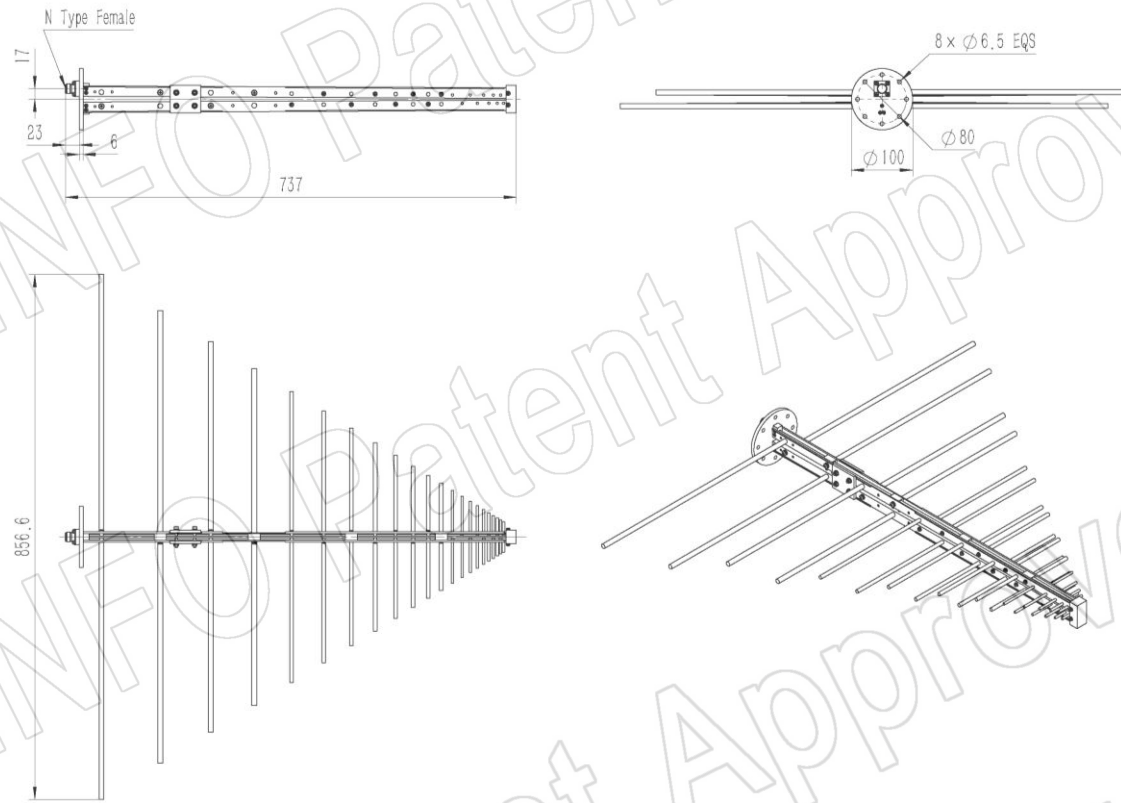

DS-20200C (P/N: DS-20200C)

AINFO Inc.

Page 3 of 7

China(Beijing):
China(Chengdu):
USA :

Tel: (+86) 10-6266-7326,
Tel: (+86) 28-8519-2786,
Tel: (+1) 949-639-9688,

(+86) 10-6266-7327
(+86) 28-8519-3044
(+1) 949-639-9608

Fax: (+86) 10-6266-7379
Fax: (+86) 28-8519-3068
Fax: (+1) 949-639-9670

Website: www.ainfoinc.com
Email: sales@ainfoinc.com