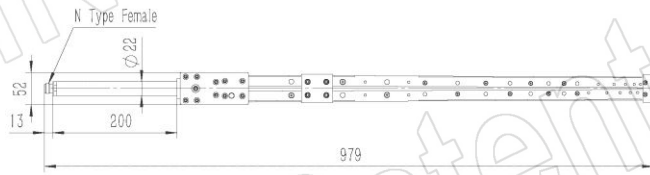

DS-20200E (P/N: DS-20200E)

AINFO Inc.

Page 4 of 7

China(Beijing):
China(Chengdu):
USA :

Tel: (+86) 10-6266-7326,
Tel: (+86) 28-8519-2786,
Tel: (+1) 949-639-9688,

(+86) 10-6266-7327
(+86) 28-8519-3044
(+1) 949-639-9608

Fax: (+86) 10-6266-7379
Fax: (+86) 28-8519-3068
Fax: (+1) 949-639-9670

Website: www.ainfoinc.com
Email: sales@ainfoinc.com