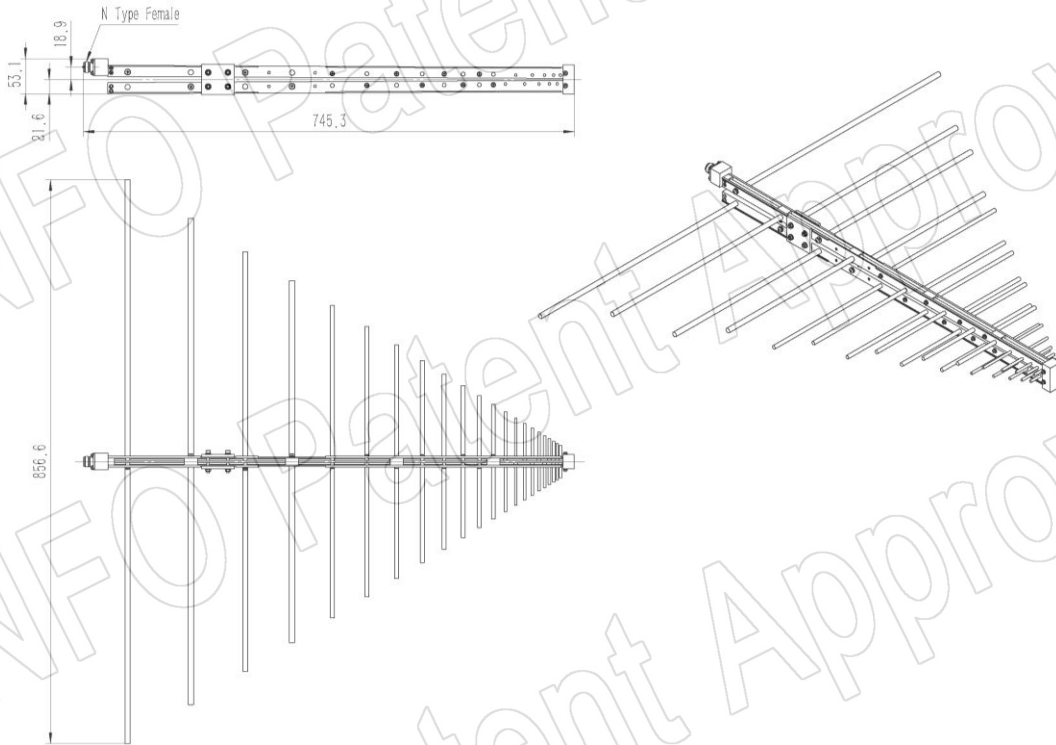

Technical Specification

P/N:DS-20200	
Frequency Range(GHz)	0.2 - 2.0
Gain(dBi)	6 Typ.
Polarization	Linear
3dB Beamwidth(deg)	E Plane: 70 - 39
	H Plane: 135 - 108
VSWR	2.0:1 Typ. / 3.0:1 Max.
Output	N-Female
Average Power(W CW)	300 (200 @ 2.0GHz)
Peak Power(KW)	3
Material	Al
Size(mm)	856.6 x 53.1 x 745.3
Net Weight(Kg)	0.90 Around

P/N:DS-20200C	
Frequency Range(GHz)	0.2 - 2.0
Gain(dBi)	6 Typ.
Polarization	Linear
3dB Beamwidth(deg)	E Plane: 70 - 39
	H Plane: 135 - 108
VSWR	2.0:1 Typ. / 3.0:1 Max.
Output	N-Female
Average Power(W CW)	300 (200 @ 2.0GHz)
Peak Power(KW)	3
Material	Al
Size(mm)	856.6 x 100 x 737
Net Weight(Kg)	1.18 Around

P/N:DS-20200E	
Frequency Range(GHz)	0.2 - 2.0
Gain(dBi)	6 Typ.
Polarization	Linear
3dB Beamwidth(deg)	E Plane: 70 - 39
	H Plane: 135 - 108
VSWR	2.0:1 Typ. / 3.0:1 Max.
Output	N-Female
Average Power(W CW)	300 (200 @ 2.0GHz)
Peak Power(KW)	3
Material	Al
Size(mm)	856.6 x 52 x 979
Net Weight(Kg)	1.35 Around

Website: www.ainfoinc.com
Email: sales@ainfoinc.com

PATENT ID (China)

ZL201630458652.X

Outline Drawing (Size: mm)

DS-20200 (P/N: DS-20200)

DS-20200 with Mounting Bracket (Option, P/N: DS-20200-MB)

AINFO Inc.