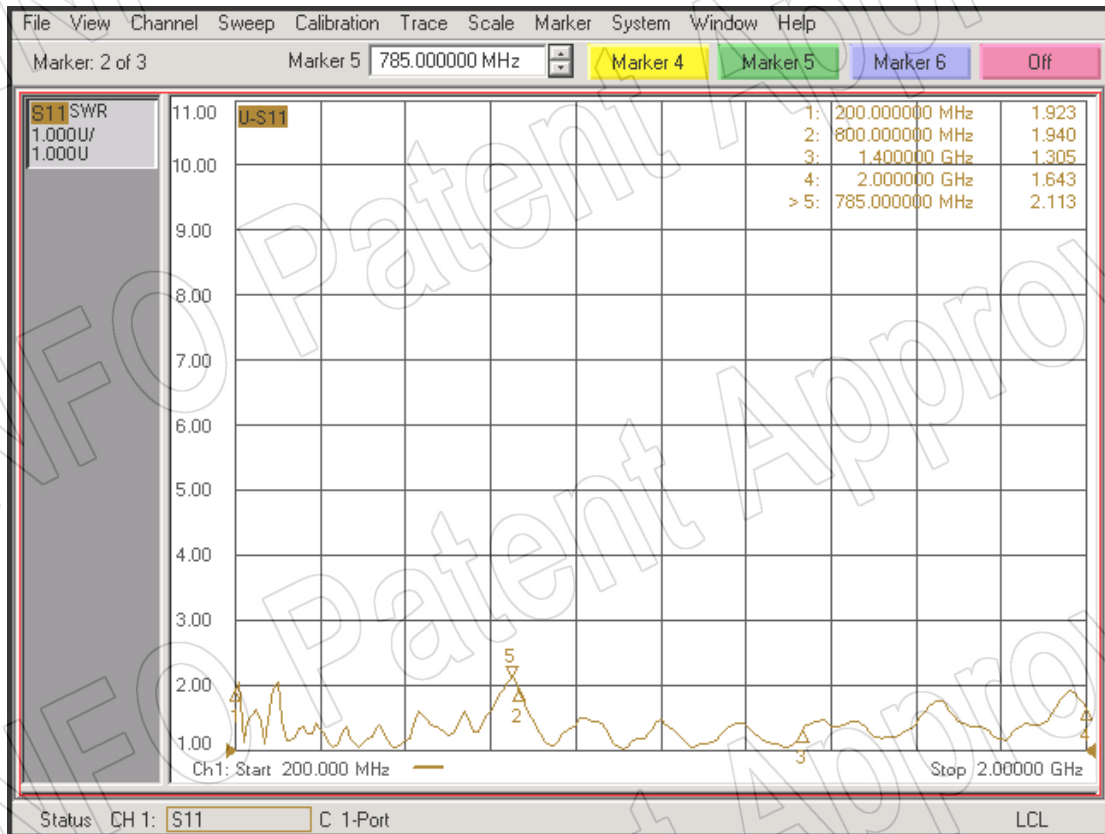

3. VSWR

4. Pattern

AINFO Inc.

Page 6 of 7

China(Beijing):
China(Chengdu):
USA :

Tel: (+86) 10-6266-7326,
Tel: (+86) 28-8519-2786,
Tel: (+1) 949-639-9688,

(+86) 10-6266-7327
(+86) 28-8519-3044
(+1) 949-639-9608

Fax: (+86) 10-6266-7379
Fax: (+86) 28-8519-3068
Fax: (+1) 949-639-9670

Website: www.ainfoinc.com
Email: sales@ainfoinc.com