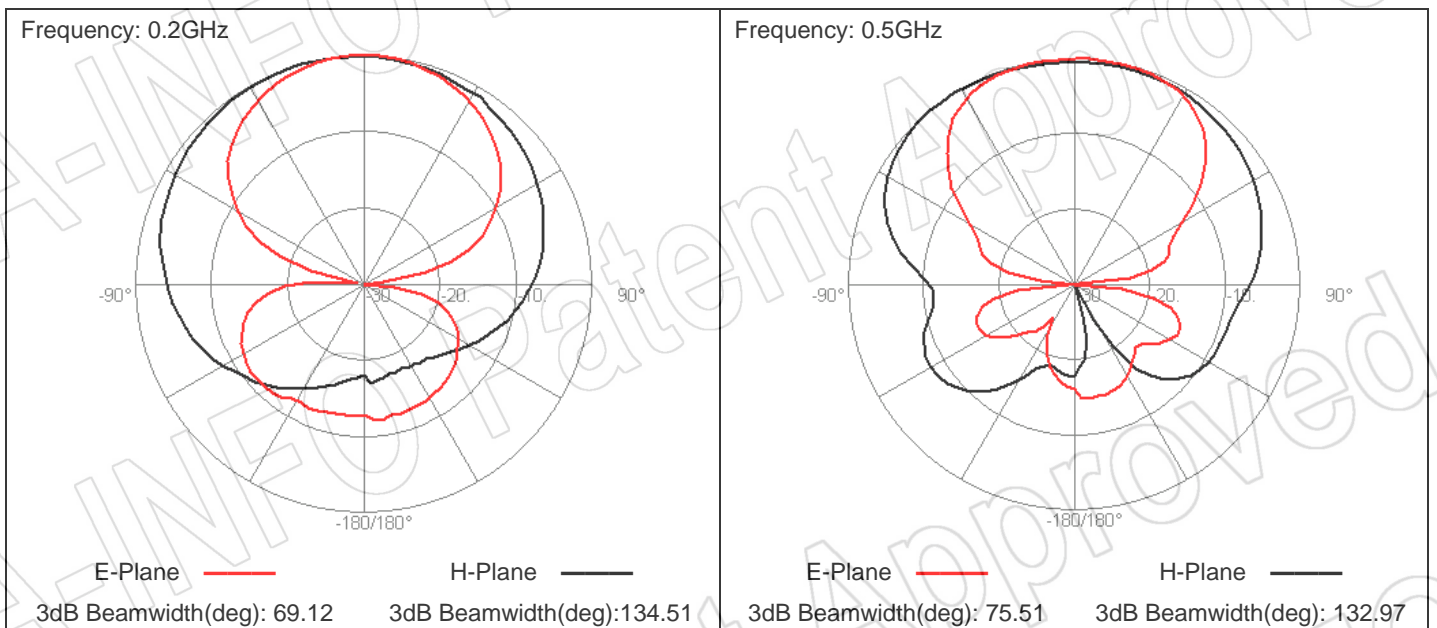

4. Pattern

AINFO Inc.

Page 6 of 7

China(Beijing):
China(Chengdu):
USA :

Tel: (+86) 10-6266-7326,
Tel: (+86) 28-8519-2786,
Tel: (+1) 949-639-9688,

(+86) 10-6266-7327
(+86) 28-8519-3044
(+1) 949-639-9608

Fax: (+86) 10-6266-7379
Fax: (+86) 28-8519-3068
Fax: (+1) 949-639-9670

Website: www.ainfoinc.com
Email: sales@ainfoinc.com