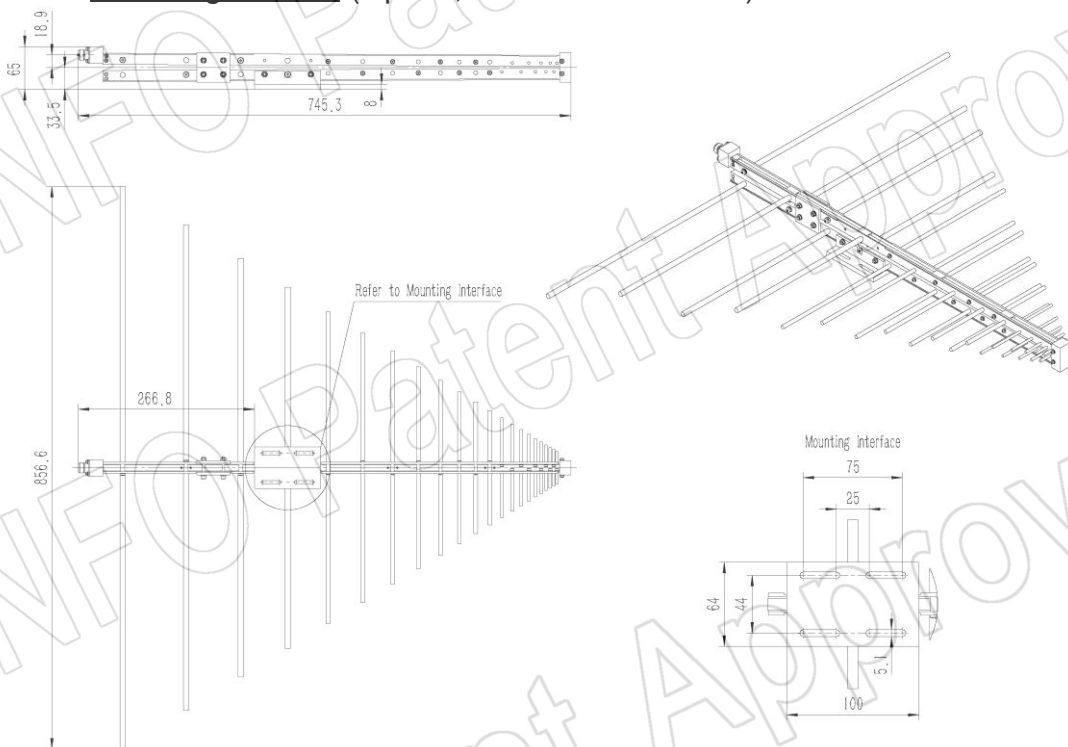

Technical Specification

P/N:DS-20200	
Frequency Range(GHz)	0.2 - 2.0
Gain(dBi)	6 Typ.
Polarization	Linear
3dB Beamwidth(deg)	E Plane: 70 - 39
	H Plane: 135 - 108
VSWR	2.0:1 Typ. / 3.0:1 Max.
Output	N-Female
Average Power(W CW)	300 (200 @ 2.0GHz)
Peak Power(KW)	3
Material	Al
Size(mm)	856.6 x 53.1 x 745.3
Net Weight(Kg)	0.90 Around

P/N:DS-20200C	
Frequency Range(GHz)	0.2 - 2.0
Gain(dBi)	6 Typ.
Polarization	Linear
3dB Beamwidth(deg)	E Plane: 70 - 39
	H Plane: 135 - 108
VSWR	2.0:1 Typ. / 3.0:1 Max.
Output	N-Female
Average Power(W CW)	300 (200 @ 2.0GHz)
Peak Power(KW)	3
Material	Al
Size(mm)	856.6 x 100 x 737
Net Weight(Kg)	1.18 Around

Website: www.ainfoinc.com
Email: sales@ainfoinc.com

PATENT ID (China)

ZL201630458652.X

Outline Drawing (Size: mm)

DS-20200 (P/N: DS-20200)

DS-20200 with Mounting Bracket (Option, P/N: DS-20200-MB)

AINFO Inc.