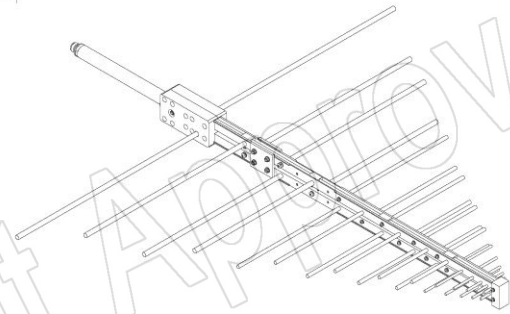

DS-20200E (P/N: DS-20200E)

AINFO Inc.

Page 4 of 7

China(Beijing):
China(Chengdu):
USA :

Tel: (+86) 10-6266-7326,
Tel: (+86) 28-8519-2786,
Tel: (+1) 949-639-9688,

(+86) 10-6266-7327
(+86) 28-8519-3044
(+1) 949-639-9608

Fax: (+86) 10-6266-7379
Fax: (+86) 28-8519-3068
Fax: (+1) 949-639-9670

Website: www.ainfoinc.com
Email: sales@ainfoinc.com